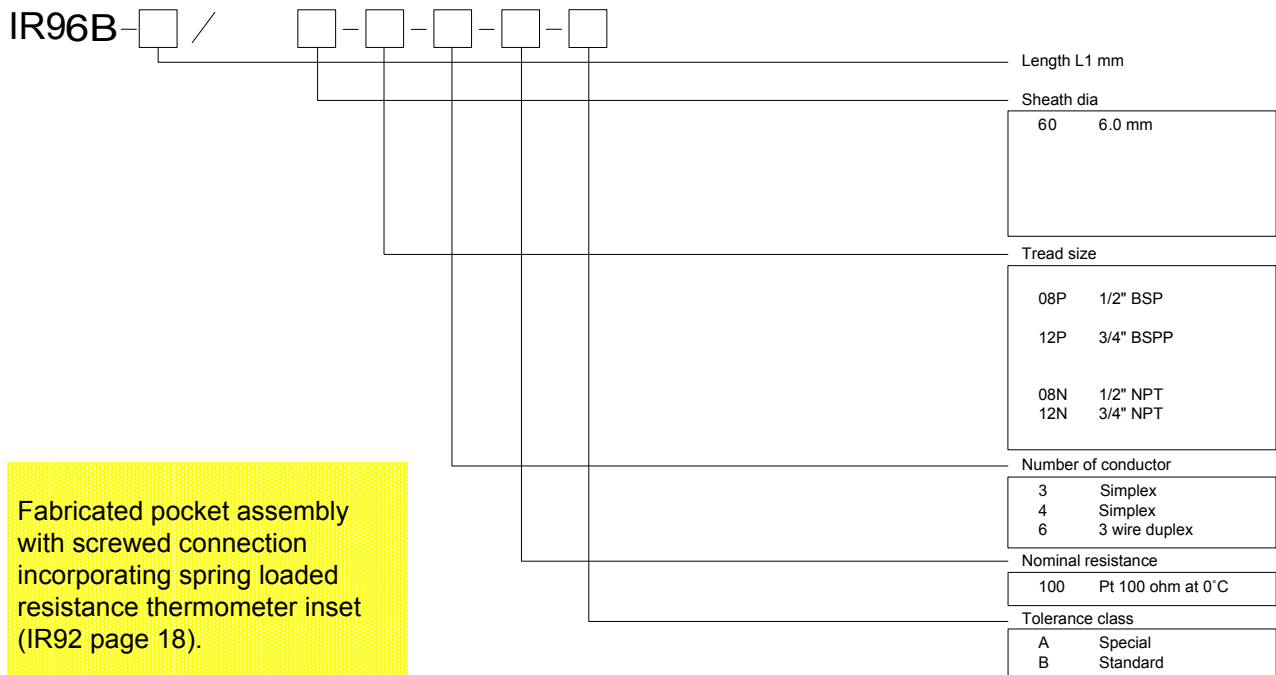

Resistance Thermometer Assemblies

IR96B

PT100 Resistance Thermometer Assemblies

Fabricated pocket assembly with screwed connection incorporating spring loaded resistance thermometer inset (IR92 page 18).