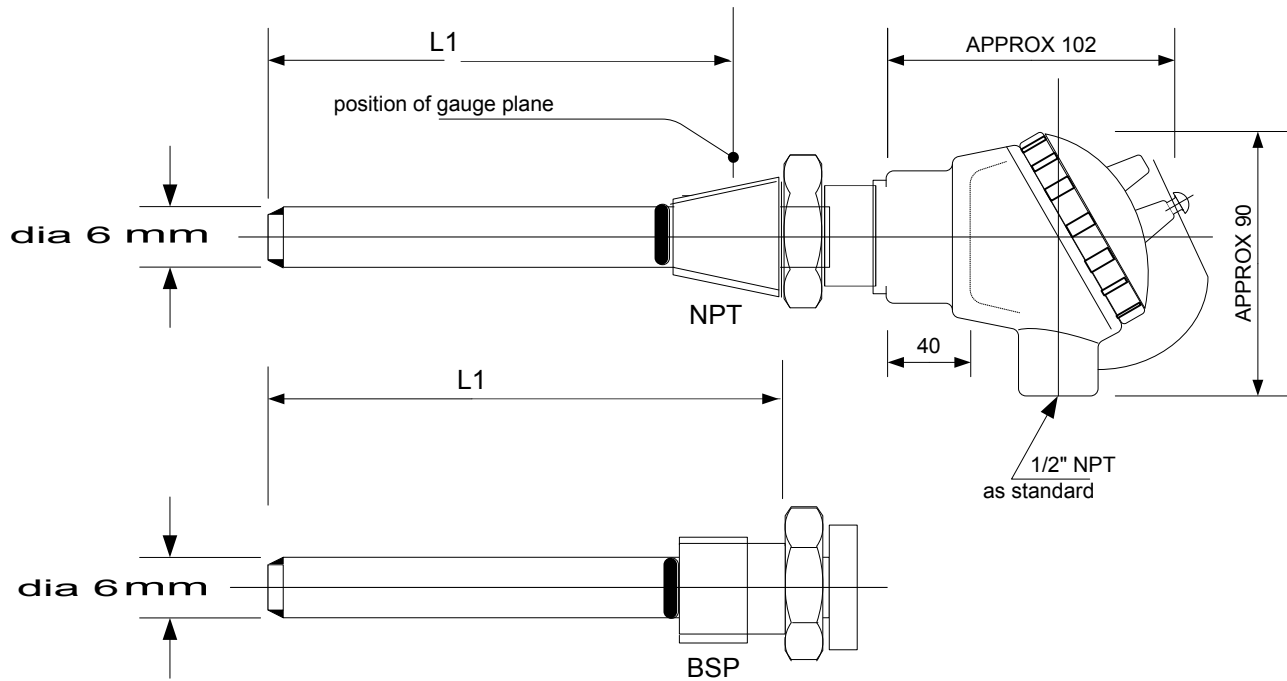

Resistance Thermometer Assemblies

IR96B

PT100 Resistance Thermometer Assemblies

Fabricated pocket assembly with screwed connection incorporating spring loaded resistance thermometer inset (IR92 page 18).